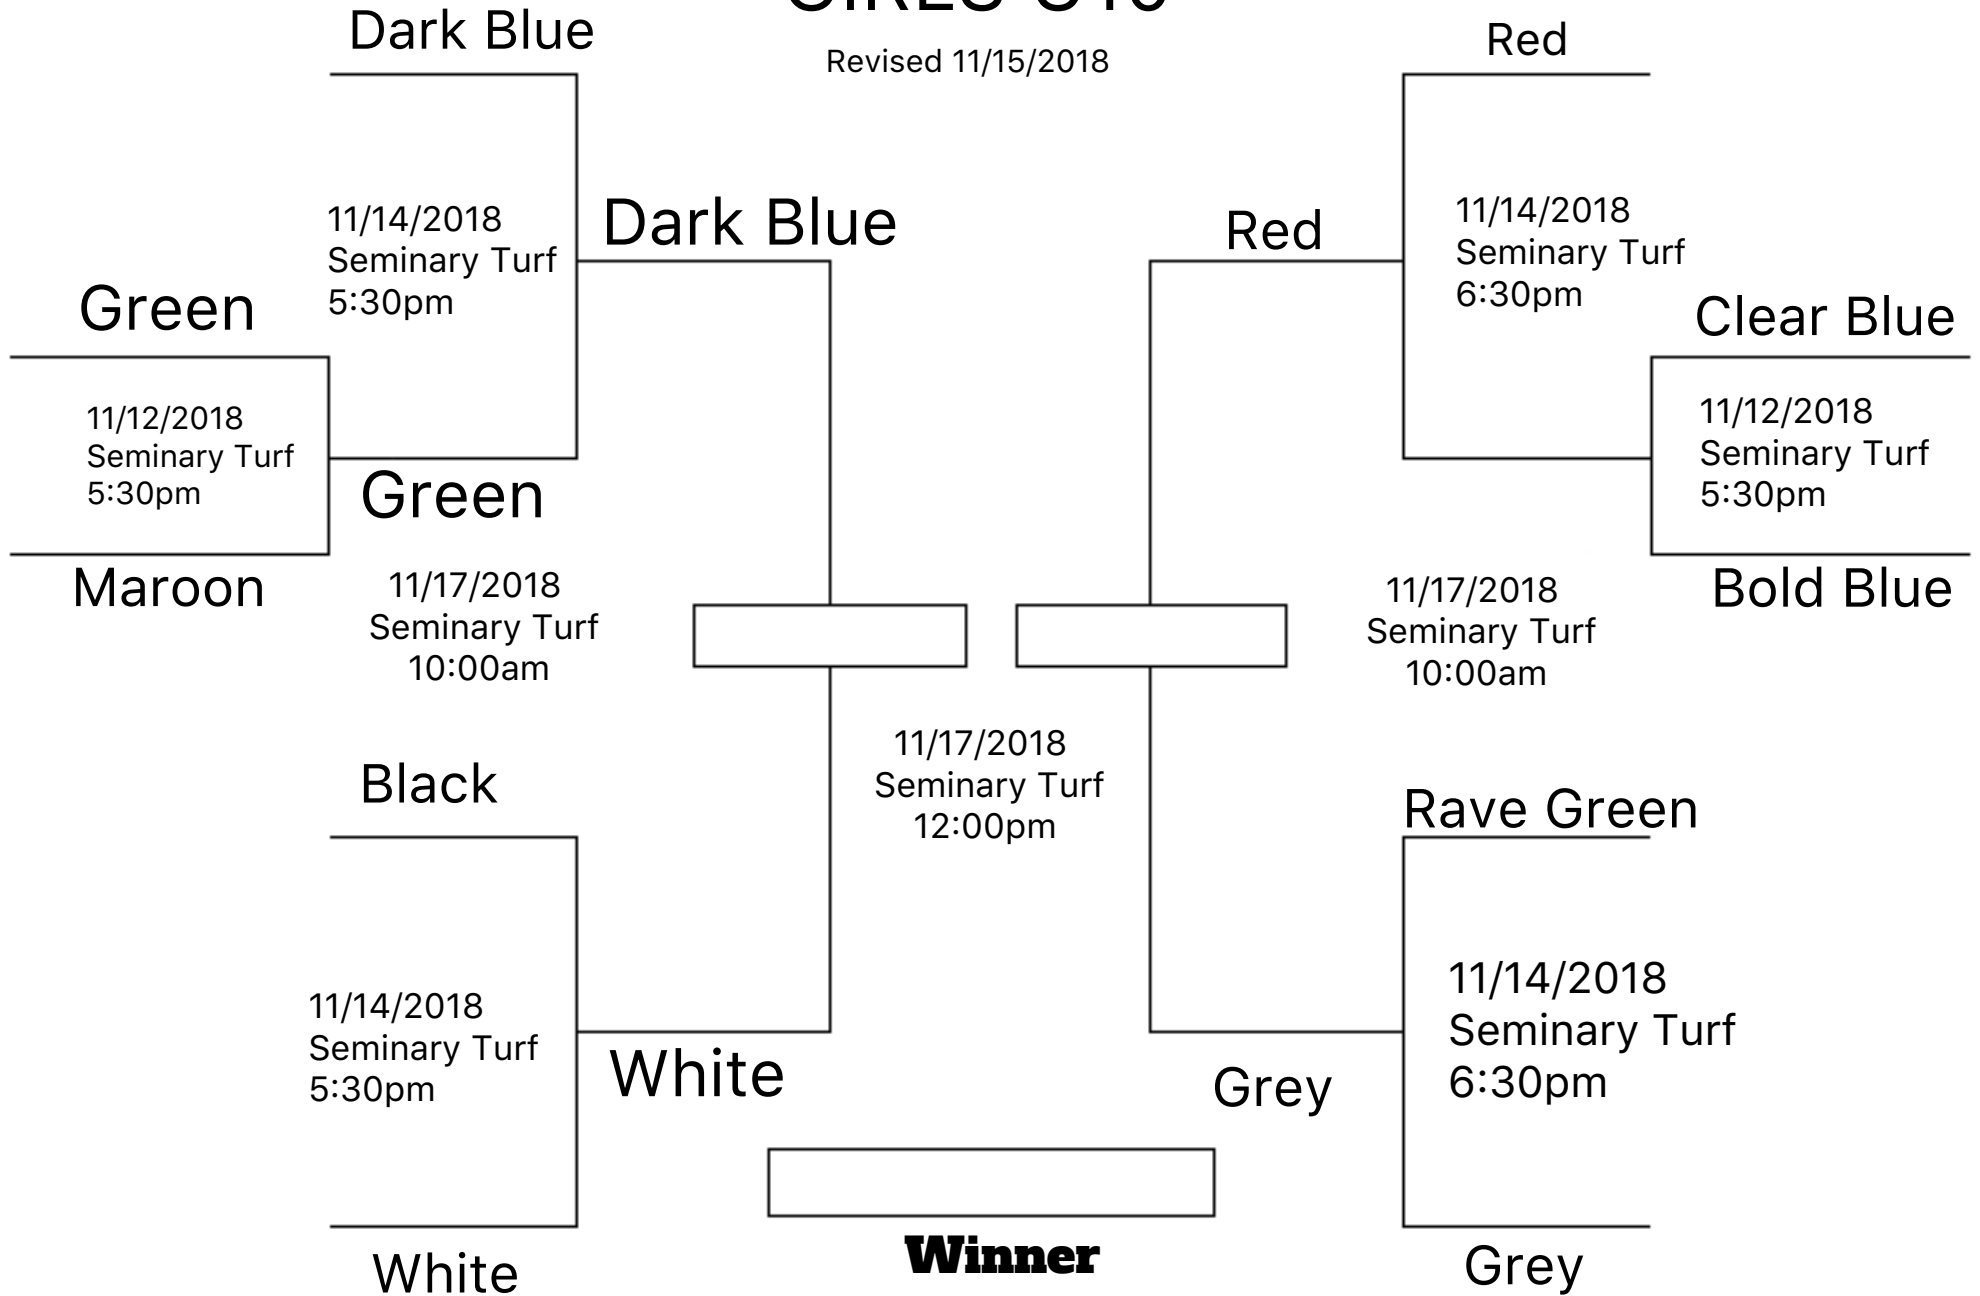

10 Team Single Elimination

GIRLS U10

Revised 11/15/2018

RMS= Ridgely Middle School Field #2