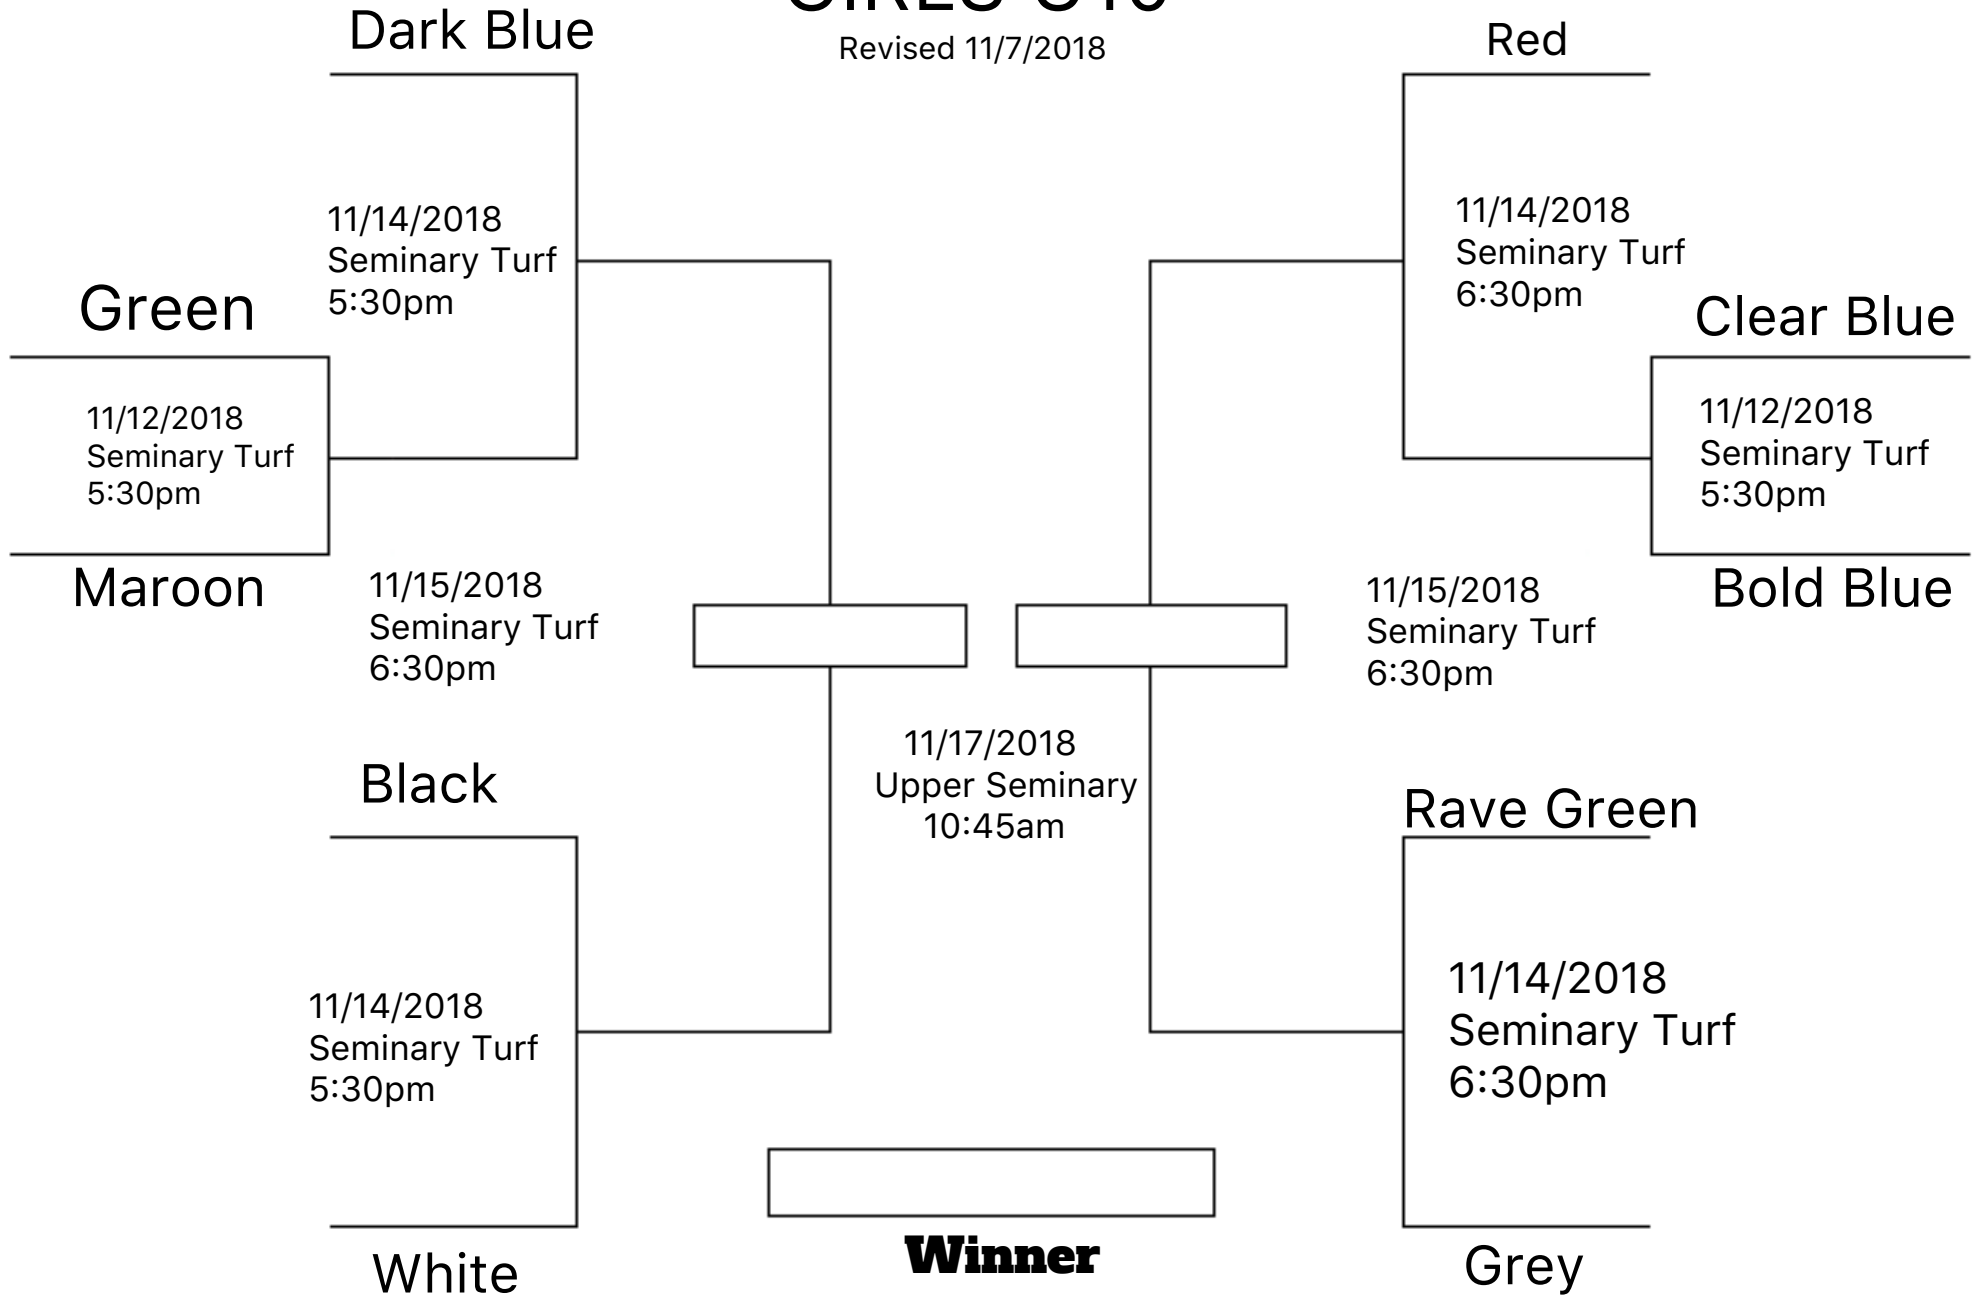

# 10 Team Single Elimination

## GIRLS U10

Revised 11/7/2018

RMS= Ridgey Middle School Field #2